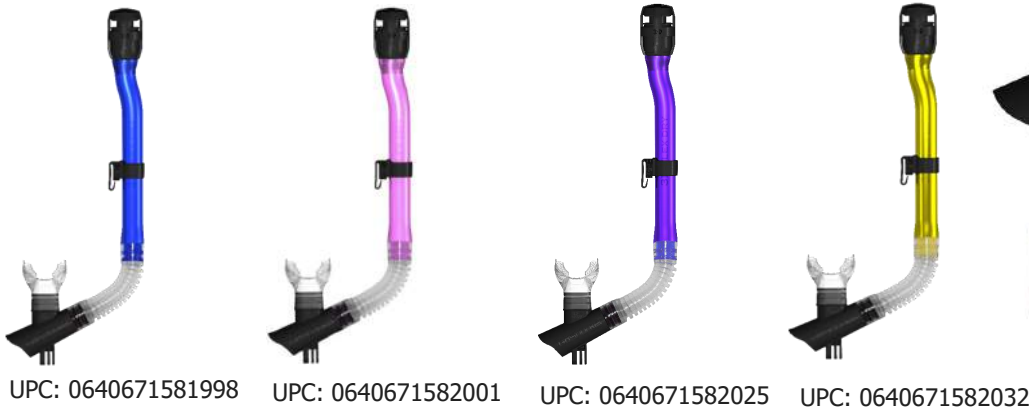

714 316-8788

GO SNORKEL WITH GOPRO® MOUNT

GoSnorkel

- Mount the Camera Where it Stays in the Water
- Not Half In / Half Out of the Water - on Top of Your Head
- Keeps the Camera Underwater for Snorkelers
- Incredible Easy Breathing Dry Snorkel
- Secure Attachment of All Models of GoPro® and Many Action Cameras
- Built-In Camera Mount with Threading, No Nut to Lose
- Unique Floating Valve Closes on Contact with Water
- Easy Breathing Large Bore with Smooth Wall Flex Tube
- Quick Acting Dry Top Opens Upon Surfacing
- Comfortable Contoured Silicone Mouthpiece
- Includes Quick-Release Snorkel Keeper for Attachment to Mask
- Only Simple Clear Poly Bag Packaging

Hands-Free
Video for
Snorkelers

**CLOSE
OUT**
\$1 - \$3

UPC: 0640671581998

UPC: 0640671582001

UPC: 0640671582025

UPC: 0640671582032

UPC: 0640671581981

PART#	COLOR	DESCRIPTION	CLOSE OUT	DEALER / RETAIL
SN570BS	Black Silicone	GoSnorkel with GoPro® Mount	3.00	9.00 / 18.95
SN570BU	Blue	GoSnorkel with GoPro® Mount	2.00	9.00 / 18.95
SN570PK	Pink	GoSnorkel with GoPro® Mount	1.00	9.00 / 18.95
SN570PR	Purple	GoSnorkel with GoPro® Mount	1.00	9.00 / 18.95
SN570YL	Yellow	GoSnorkel with GoPro® Mount	1.00	9.00 / 18.95

mike@kmjproducts.com

MASK & SNORKEL COMBO WITH GOPRO® MOUNT

GO EXPLORE

- Keeps the Camera Underwater for Snorkelers
- Mount the Camera Where it Stays in the Water
- Secure Attachment of GoPro® Cameras to GoSnorkel
- Built-In Camera Mount with Threading, No Nut to Lose
- Unique Floating Valve Closes on Contact with Water
- Easy Breathing Large Bore with Smooth wall Flex Tube
- Same Quality Panorama Mask without Camera Mount
- 3-Window Wrap-Around Mask Design
- Includes Traditional Silicone Strap
- Only Simple Clear Poly Bag Packaging